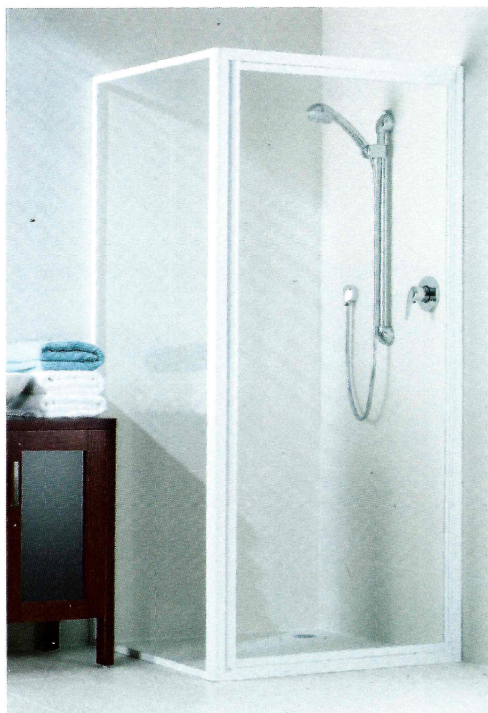

### phoenix - fully framed 90°

The Phoenix series represents the ultimate in fully framed shower enclosures. The smooth contoured profile is easy to clean, yet strong enough to provide many years of elegant service.

### phoenix - fully framed 45°

45° enclosure allows more flexible use of available space. This configuration allows the placement of vanity and toilet on either side of the screen without compromising the door opening.

### phoenix - fully framed 90° with panel

The addition of an infill panel allows the Phoenix to be enlarged to suit even the largest bathroom, while keeping the door at a convenient size.

#### proven design

The Phoenix fully-framed shower screens are ideally suited to any bathroom. Their robust construction guarantees years of trouble-free service.