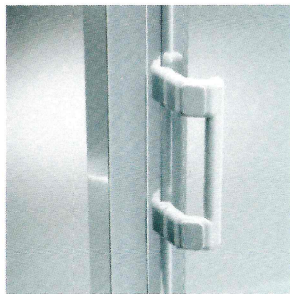

optional plastic handle

An optional plastic handle is available to provide a larger grip area.