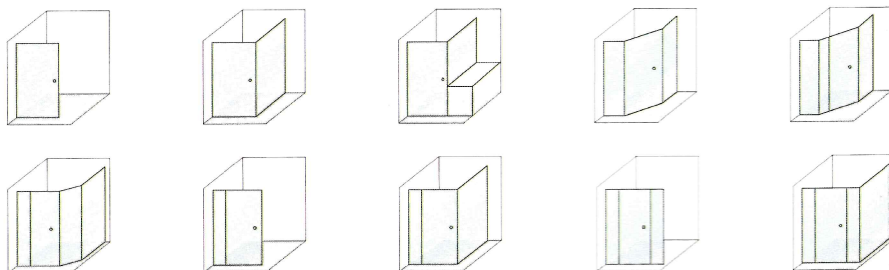

configurations