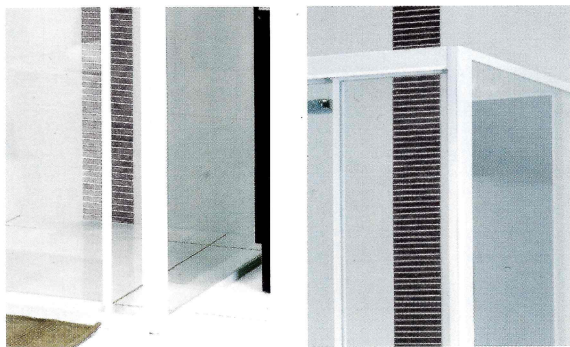

# pivotech

designed simplicity

stylish  
solutions  
for  
compact  
spaces

wardrobe systems | shower screens | mirror frames

Where a swinging door simply isn't practical, Pivotech's sliding door shower systems provide reliable strength with sleek, modern elegance and maximum flexibility for smaller bathrooms. Sliding doors reduce the overall space required for a shower recess, whilst minimal metal use makes cleaning easy. A choice of powder-coated and anodised finishes complement any décor.

### two door

Perfect for larger screens, and with less framing, the two door configuration helps minimise visual clutter in tight spaces. With the option of having one or both panels slide, it also offers a simple solution for double-ended shower rooms.

### three door

The Pivotech three door design offers the advantage of a wider opening. The fixed panel is raised from the sill and located inside for safety and easy cleaning. By locating the wheels at the top of the screen, they're kept away from soap and grime and enable easy adjustment if required.

### corner opening

The widest opening for the smallest space, a corner opening screen enables access from the middle of the bathroom. A practical solution and a brilliant design, that allows the toilet and basin to be positioned on either side of the shower recess. Doors can be closed from both directions and the profiles overlap to minimise water leakage.