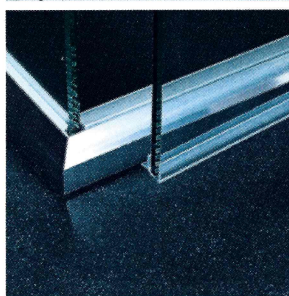

configurations

features

magnetic closing catch

Positive-close magnetic catch ensures the door closes perfectly in line, every time.

pivot patch fitting

Elegant and unobtrusive door pivots are colour matched to co-ordinate with the frame. Stainless steel hinge pins are designed to give a lifetime of trouble-free use.

optional stylish handles

Optional handles offer an even more elegant look to enhance any enclosure. D handle or finger pull available.

uniquely shaped profile

The integrated Evolution profile directs water back into the shower area for ease of cleaning in a modern slimline frame.