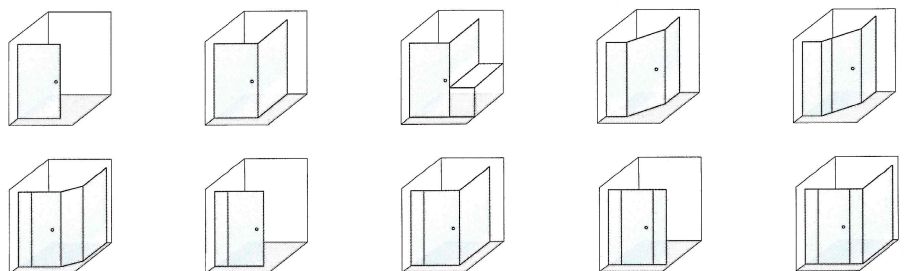

Elegance without compromise – designed simplicity.

evolution - 90°

The Evolution series features a semi-frameless door for a stylish, spacious feel. The new extrusion profile gives the classic design a contemporary look and makes the enclosure even easier to clean.

evolution - 45°

45° enclosure allows more flexible use of available space. This configuration allows the placement of vanity and toilet on either side of the screen without compromising the door opening.

configurations

features

magnetic closing catch

Positive-close magnetic catch ensures the door closes perfectly in line, every time.

pivot patch fitting

Elegant and unobtrusive door pivots are colour matched to co-ordinate with the frame. Stainless steel hinge pins are designed to give a lifetime of trouble-free use.

optional stylish handles

Optional handles offer an even more elegant look to enhance any enclosure. D handle or finger pull available.

uniquely shaped profile

The integrated Evolution profile directs water back into the shower area for ease of cleaning in a modern slimline frame.