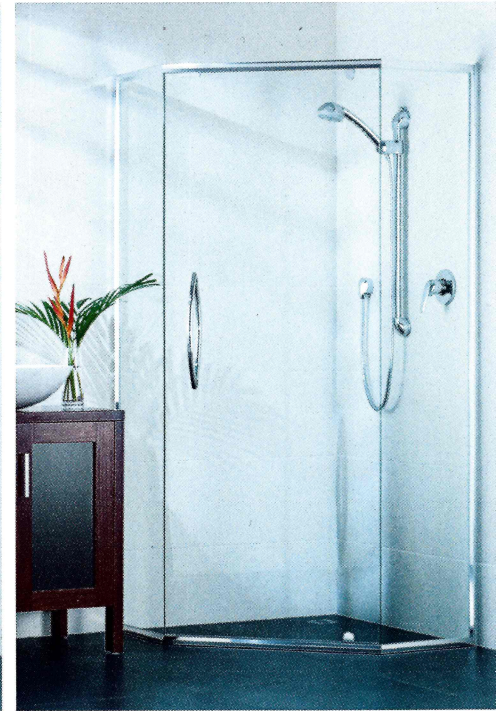

Elegance without compromise – designed simplicity.

evolution - 90°

The Evolution series features a semi-frameless door for a stylish, spacious feel. The new extrusion profile gives the classic design a contemporary look and makes the enclosure even easier to clean.

evolution - 45°

45° enclosure allows more flexible use of available space. This configuration allows the placement of vanity and toilet on either side of the screen without compromising the door opening.

optional stylish handles

Optional handles offer an even more elegant look to enhance any enclosure. D handle or finger pull available.

uniquely shaped profile

The integrated Evolution profile directs water back into the shower area for ease of cleaning in a modern slimline frame.