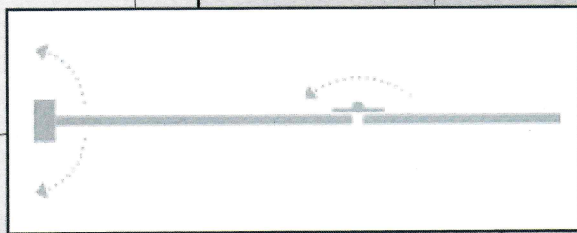

# Claro Bath Panel

the Pivotech fixed & swing bath panel

*Inherent style  
with quality design*

- fixed and swing panel
- 1500mm x 1000mm
- main panel 600mm wide
- inwards swinging second panel
- second panel can be fitted to left or right
- modern square design
- easy to clean
- minimal aluminium and hardware design, allowing maximum glass plane
- superior quality solid brass hinges

# Mono Bath Panel

the Pivotech single bath panel

*Easy to clean,  
fresh elegance*

- single swing panel
- 1500mm x 800mm
- 6mm toughened glass
- positive centralising mechanism

- 180° swing action
- spray flap to minimise splash
- wide back wall channel for positive fixing
- fully assembled for install

# Duo Bath Panel

the Pivotech swing & swing bath panel

*budget friendly,  
space friendly,  
family friendly*

- swing & swing panel
- 1500mm x 1000mm
- 6mm toughened glass
- positive centralising mechanism
- 180° swing panel