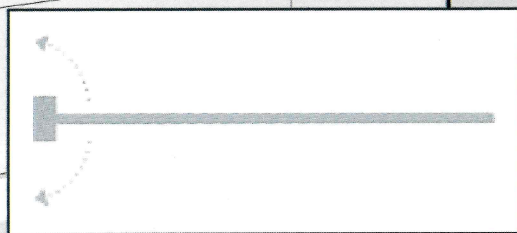

# Claro Bath Panel

the Pivotech fixed & swing bath panel

*Inherent style  
with quality design*

- fixed and swing panel
- 1500mm x 1000mm
- main panel 600mm wide
- inwards swinging second panel
- second panel can be fitted to left or right
- modern square design
- easy to clean
- minimal aluminium and hardware design, allowing maximum glass plane
- superior quality solid brass hinges

# Mono Bath Panel

the Pivotech single bath panel

*Easy to clean,  
fresh elegance*

- single swing panel
- 1500mm x 800mm
- 6mm toughened glass
- positive centralising mechanism

- 180° swing action
- spray flap to minimise splash
- wide back wall channel for positive fixing
- fully assembled for install