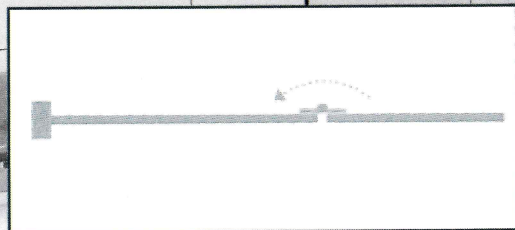

# Claro Bath Panel

the Pivotech fixed & swing bath panel

*Inherent style  
with quality design*

- fixed and swing panel
- 1500mm x 1000mm
- main panel 600mm wide
- inwards swinging second panel
- second panel can be fitted to left or right
- modern square design
- easy to clean
- minimal aluminium and hardware design, allowing maximum glass plane
- superior quality solid brass hinges

# Mono Bath Panel

the Pivotech single bath panel

*Easy to clean,  
fresh elegance*

- single swing panel
- 1500mm x 800mm
- 6mm toughened glass
- positive centralising mechanism

- 180° swing action
- spray flap to minimise splash
- wide back wall channel for positive fixing
- fully assembled for install