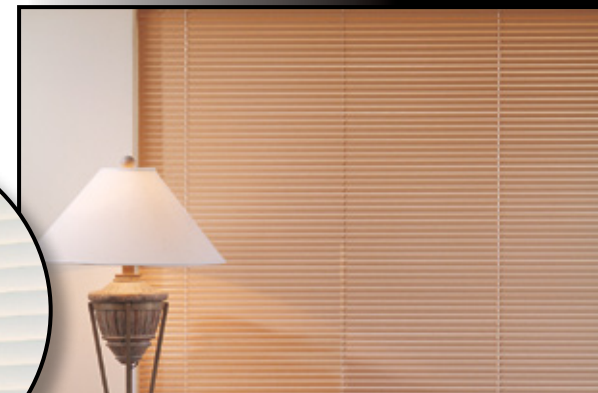

Venetian Blinds

Sunteca

Sunteca

Sunteca Aluminium Venetians - Rhapsody and Standard, 16mm, 25mm plus the 50mm - light years ahead of the rest.

Sunteca Rhapsody Aluminium Venetians have features and benefits no other venetian has. More slats per blind than most others; Extruded aluminium top and bottom rail so no warping, buckling, rusting, unlike other venetians; light skirt on the headbox; an enclosed bottom rail so no dirt, no dead insects, no untidy cords hanging out, no bowing and designed for strength; special Looprite rollers in the headbox, thus the slats always line up so they look better; special snap-in stainless steel installation brackets with concealed fixings which make the blinds easy to install and remove, allows for easier cleaning; Epoxy enamel finish to last; advanced tilt and cord mechanisms; optional mono control, the feature and benefits just keep coming.

Optional Rhapsody Goodnighter available with more slats for even better closure.

Sunteca Standard Venetians have many of the features of the Rhapsody but are more economical. Aluminium headbox and open "C" bottom rail so no rusting; Looprite rollers; Epoxy finish, advanced tilt and cord mechanisms; 16mm and 25mm slat widths; Child safety devices fitted.

50mm Aluminium Venetians are still popular for those rooms where you want something different and are particularly functional. Robust and dependable with child safety devices fitted.

Sunteca Aluminium Venetians never seem to date, are extremely functional, offer privacy yet you can still retain your view, control the amount and angle of the light entering your room, suit so many different decorating styles and are available in excellent colour ranges. Plus they are custom made right here in Western Australia to suit our harsh weather.