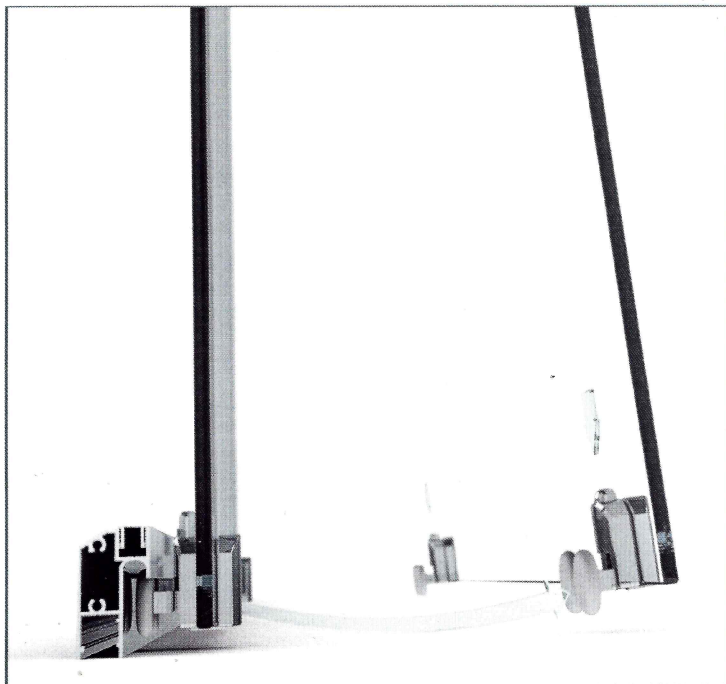

Momentum

semi-frameless slider

pivotech

elegant • contemporary • effortless • quality

Momentum

the Pivottech semi-frameless slider

Engineered for life

Don't let Momentum's good looks fool you, it's strong and practical. Designed for the rigours of daily use, Momentum's features allow for effortless cleaning and its hardware is engineered for durability.

- the bottom guides can be disengaged to clean between the door and fixed elements
- rollers under the sill minimise friction, providing smooth operation of the door
- extremely resistant to water escaping as the door sits below the sill
- specially designed stop blocks prevent the door from opening or closing while in use
- soft moulded stops prevent the door from slamming open or shut

Designed for style

- ideal for large openings between walls
- the slimline, semi-frameless design conceals the mechanism and components
- available in Bright Silver, Matt Natural and Pearl White to blend in with modern bathroom design
- wide choice of handle style options
- accessories are chrome plated and blend in with modern bathroom décor and provide a subtle contrast to the White and Matt Natural
- easiest sliding shower to install
- corner entry options available for smaller shower enclosures in confined areas
- return panel can be frameless or framed to suit the application
- slimline frame for mounting over a bath or hob
- roller carriages allow for 10mm adjustment to take up over/undersized glass
- versatile two part corner stake allows for mitre cutting or square cutting

Access a cleaner shower

At Pivottech, we understand the biggest challenge of a bathroom is keeping it clean. Our shower screens incorporate features to help.

Momentum's unique spring loaded carriages under the sill allow the door to be tilted for greater access and easier cleaning.