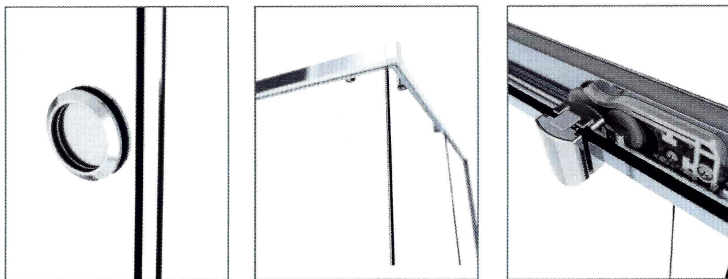

elegant • contemporary • effortless • quality

Momentum

the Pivottech semi-frameless slider

Engineered for life

Don't let Momentum's good looks fool you, it's strong and practical. Designed for the rigours of daily use, Momentum's features allow for effortless cleaning and its hardware is engineered for durability.

- the bottom guides can be disengaged to clean between the door and fixed elements
- rollers under the sill minimise friction, providing smooth operation of the door
- extremely resistant to water escaping as the door sits below the sill
- specially designed stop blocks prevent the door from opening or closing while in use
- soft moulded stops prevent the door from slamming open or shut

Designed for style

- ideal for large openings between walls
- the slimline, semi-frameless design conceals the mechanism and components
- available in Bright Silver, Matt Natural and Pearl White to blend in with modern bathroom design
- wide choice of handle style options
- accessories are chrome plated and blend in with modern bathroom décor and provide a subtle contrast to the White and Matt Natural
- easiest sliding shower to install
- corner entry options available for smaller shower enclosures in confined areas
- return panel can be frameless or framed to suit the application
- slimline frame for mounting over a bath or hob
- roller carriages allow for 10mm adjustment to take up over/undersized glass
- versatile two part corner stake allows for mitre cutting or square cutting

Access a cleaner shower

At Pivottech, we understand the biggest challenge of a bathroom is keeping it clean. Our shower screens incorporate features to help.

Momentum's unique spring loaded carriages under the sill allow the door to be tilted for greater access and easier cleaning.